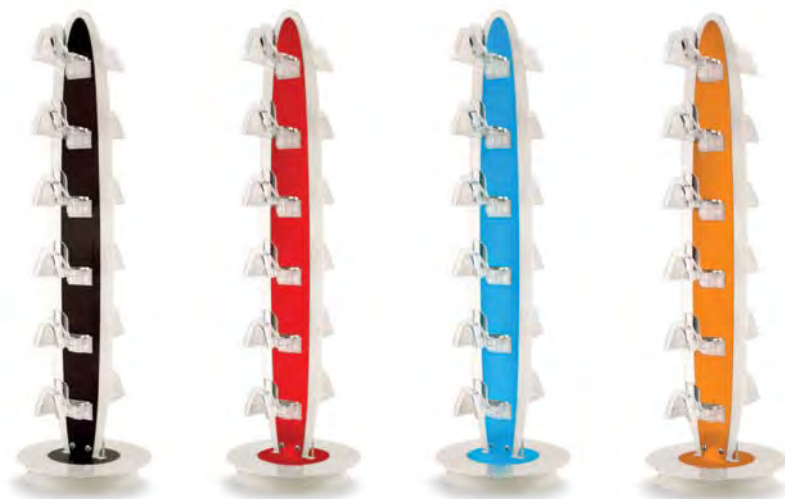

KIDS SUNGLASS + DISPLAY PACKAGE

12345 $150

Includes 24 pieces of best-selling styles from our Kid's collection and a 12pc acrylic surfboard display (your color choice).

KIDS SUNGLASS PACKAGE

1234 $120

Includes 24 pieces of best-selling styles from our Kid's collection.

12PC SURFBOARD COLOR OPTIONS

CDI2BK BLACK

CDI2RD FIRE ENGINE RED

CDI2BL SKY BLUE

CDI2OR NEON ORANGE

12pc - 2 Sided
Revolving Counter Unit
Footprint: 17.5" x 5.5" x 5.5"