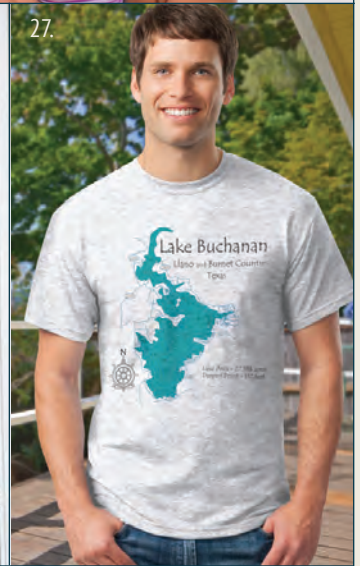

## 27. T-SHIRTS

#5G Adult

Gray t-shirt with lake art centered on the chest.

S-XL **\$8.00**

XXL **\$10.50**

Minimum 24