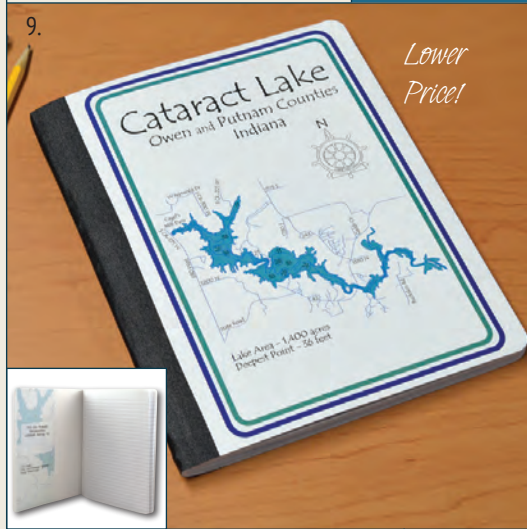

## 8. COOL CUPS

#COOLCUP

14 oz. double insulated tumbler with straw.

Minimum 6\* **\$3.75**

## 9. COMPOSITION BOOKS

#COMP

140 college-ruled pages measuring 9.75" x 7.25". Includes bonus inside pocket.

Minimum 8\* **\$4.25**

## 10. NATURAL PILLOWS

#PIL

100% cotton canvas shell. The artwork is centered on one side. External dimensions: 16" x 16".

Minimum 6 **\$10.50**