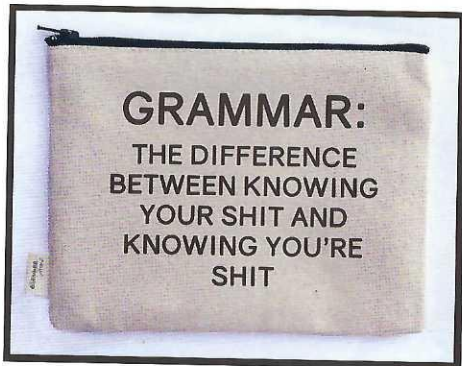

... private label program ...

Artwork info:

- must be one color
- must be a .pdf
- Have a saying you like, but don't have art? No worries! Shoot us an email to info@ellembee.com with your saying, and we can mock up some font ideas, at no charge!
- Interested in getting masks printed for your team to wear, that don't need to be packaged for resale? We can offer better pricing! Shoot us an email to info@ellembee.com for more details.

PL002

Some private label examples:

... private label program ...

Do you have a funny saying that you would just LOVE to see on a towel? Looking for a fun promotional item for your store? Have a customer that needs a custom party favor? We are here to help! With no set up fees, and just a 36 piece minimum, our private label program is a no brainer!