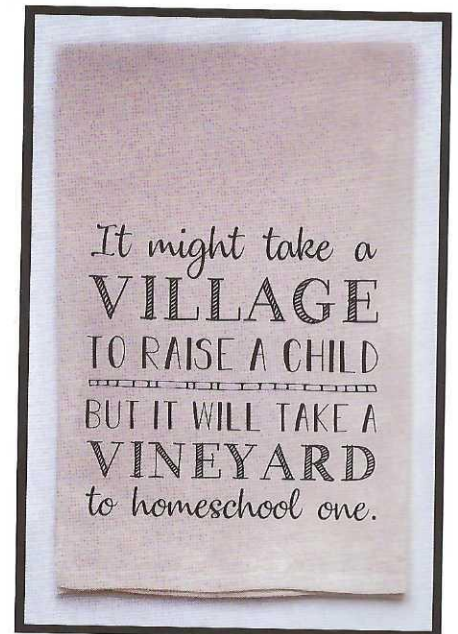

... private label program ...

Artwork info:

- must be one color
- must be a .pdf
- Have a saying you like, but don't have art? No worries! Shoot us an email to info@ellembee.com with your saying, and we can mock up some font ideas, at no charge!
- Interested in getting masks printed for your team to wear, that don't need to be packaged for resale? We can offer better pricing! Shoot us an email to info@ellembee.com for more details.

PL002

Some private label examples:

... private label program ...

Do you have a funny saying that you would just LOVE to see on a towel? Looking for a fun promotional item for your store? Have a customer that needs a custom party favor? We are here to help! With no set up fees, and just a 36 piece minimum, our private label program is a no brainer!