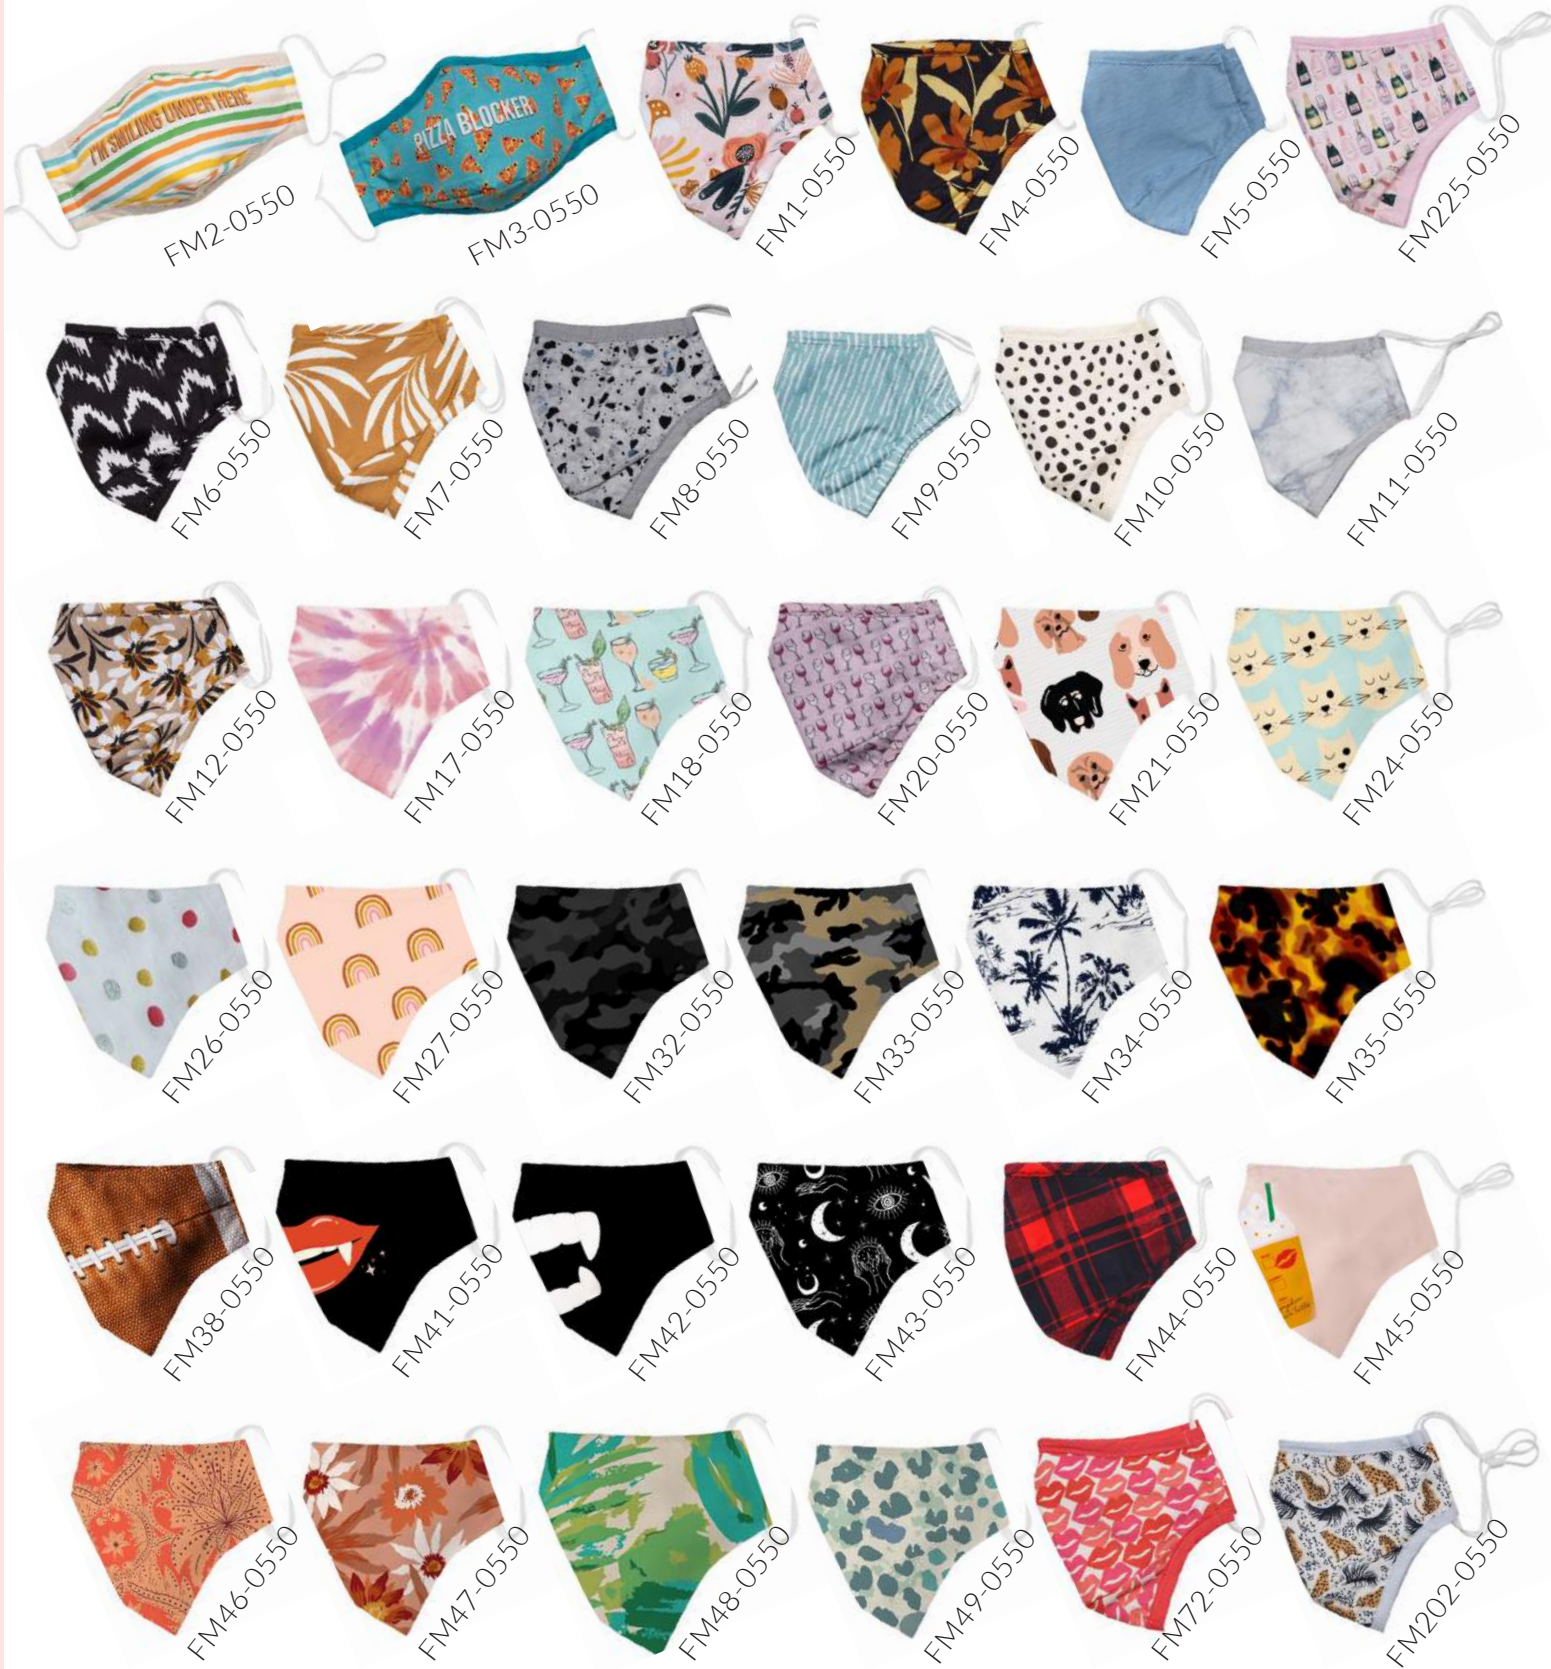

ADULT COTTON PRINTS

FACE MASKS

PRE-PACK

PPFM1-00682
52 ASSORTED FACE MASKS

PPFM3-00066
120 ASSORTED FACE MASKS

PPFM2-00044
80 ASSORTED FACE MASKS