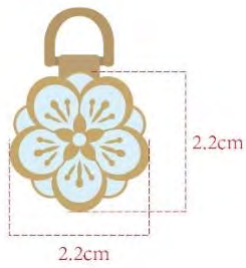

COSMETIC BAG