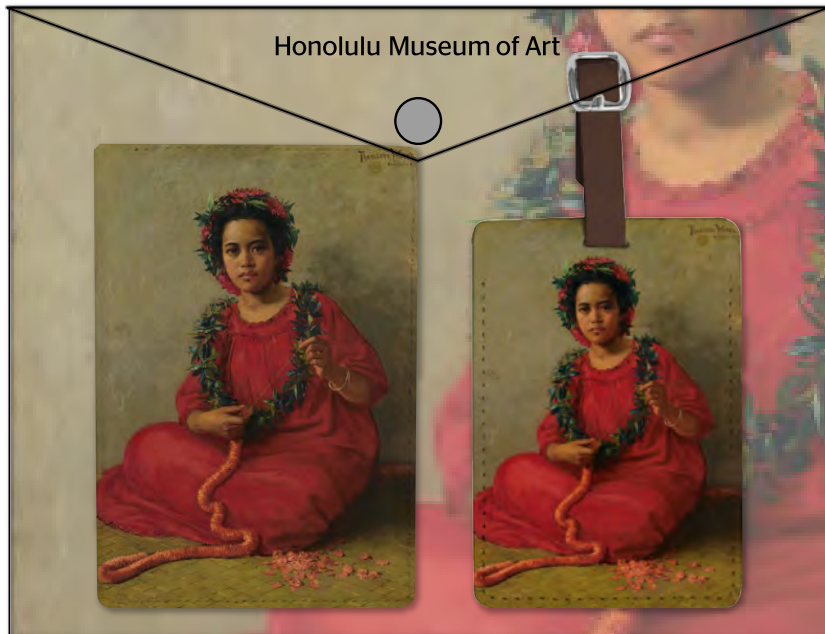

TRAVEL SETS

FRONT