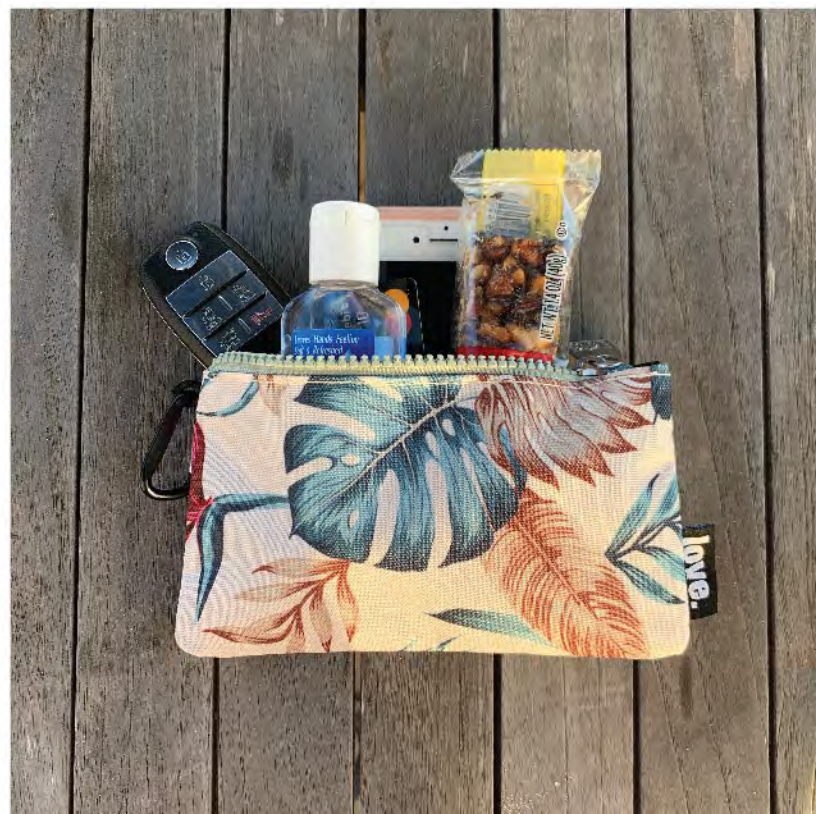

Palm Beach
CS92

Blue Leaf
CS99

Recycled.
Washable.
Guaranteed.

POUCHES
ZIPPITY DO DAH + MINI ZIP

Zippity Do Dah

Zip it up with your favorite stuff and you'll have the cutest clutch in town. This handy little storage pouch comes with a metal "LOVE" charm and a wristlet zipper pull to make it easy and fun to store your stuff. The heavy-duty polyester fabric is water resistant and strong enough to hold anything you can fit inside. There is plenty of room for your makeup, phone charger, snacks and much more!
5"H x 10"W x 2"D