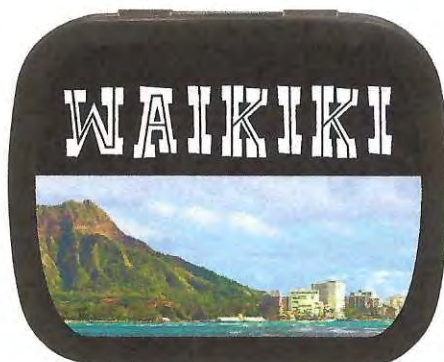

"Palm" tins shown
 (Images may be used on any product)

2808 - HAWAII SUNSET PURPLE

2809 - HAWAII TEMPLE

2810 - HAWAII WAVE

2811 - HAWAII VOLCANO

2812 - HAWAII CITY FOG

2813 - HAWAII CITY WITH VOLCANO

2814 - HAWAII MUSICIANS