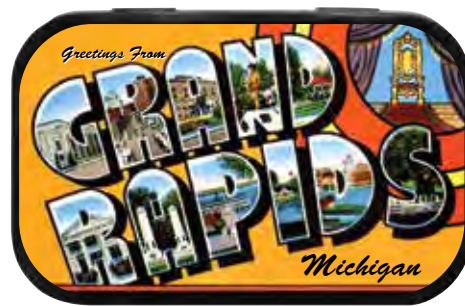

Our *Vintage Postcard Collection* make the perfect souvenir for any destination. While these designs are most popular on the Large Tin, they can be used on any product. The art may be adjusted to fit different products and you will receive a virtual proof before production. All states are available & many cities too!

1787 - VINTAGE TEXAS

1829 - VINTAGE CALIFORNIA

1830 - VINTAGE COLORADO

1847 - VINTAGE NORTH DAKOTA

2437 - VINTAGE ROUTE 66

1865 - VINTAGE NORTH CAROLINA

1832 - VINTAGE WASHINGTON D.C.

1590 - GRAND RAPIDS, MI