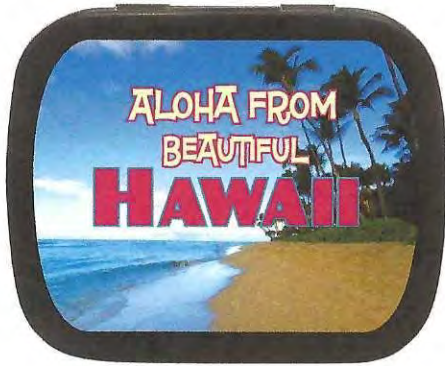

Hawaii

"Palm" tins shown
(Images may be used on any product)

2791 - HAWAII BEACH