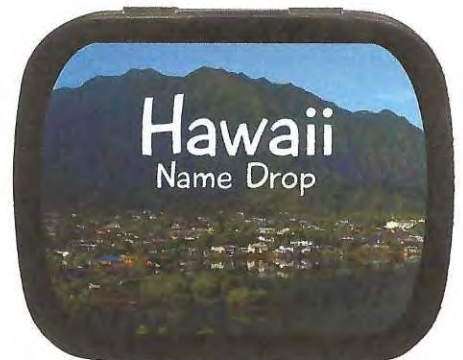

"Palm" tins shown
 (Images may be used on any product)

2808 - HAWAII SUNSET PURPLE

2809 - HAWAII TEMPLE

2810 - HAWAII WAVE

2811 - HAWAII VOLCANO

2812 - HAWAII CITY FOG

2813 - HAWAII CITY WITH VOLCANO

2814 - HAWAII MUSICIANS