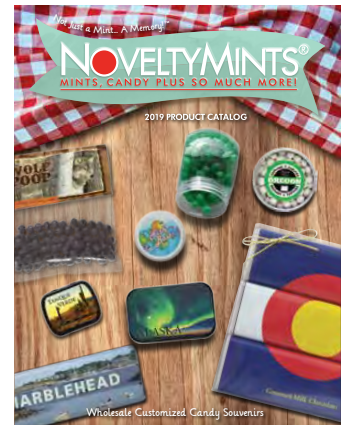

CATALOG

Need a full catalog?

Visit www.noveltymints.com
or request a printed copy